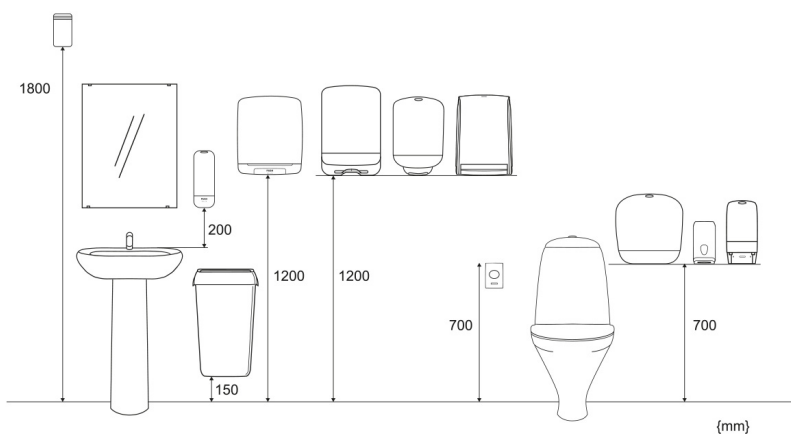

Pallet

Length	1,200 mm	Gross weight	234.328 kg	EAN	 7 316977 989709
Depth	800 mm	Trading units / pallet	168		
Height	1,230 mm				

Measurements and Installing

Related products

Selection from all countries. Please refer to web page for market-specific availability.