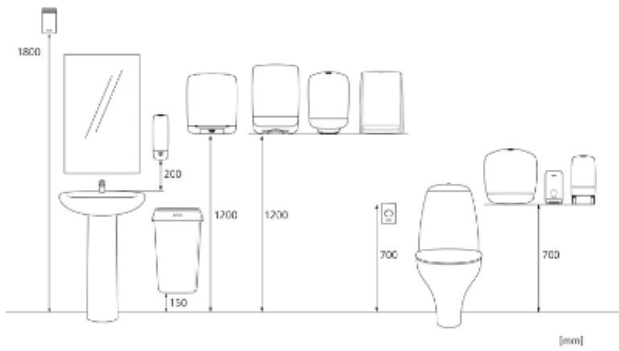

ISO9001

Product / Consumer pack

x 342 mm
y 356 mm
z 149 mm

Black

1.257 kg

Transport pack

x 345 mm
y 368 mm
z 156 mm

1

1.608 kg

6414300092162

Transport pallet

x 800 mm
y 1254 mm
z 1200 mm

48

102.334 kg

6414300092179

Measurements and installing