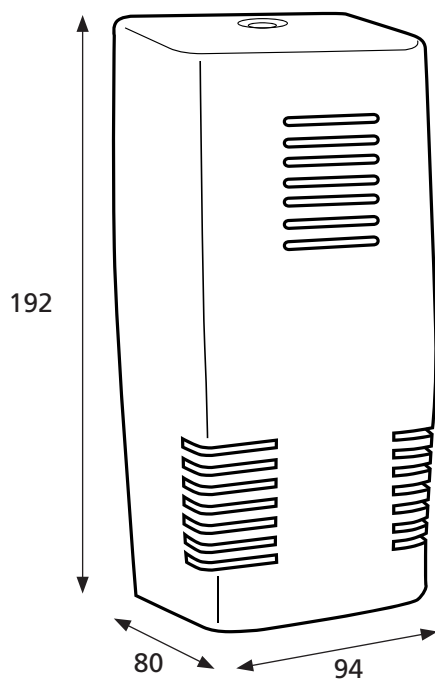

92001, 104513
Katrin Ease Air Freshener Dispenser

LR20 BATTERY

SELECT MODE AND CLOSE UNIT

- ☀ OFF 24 H - ☀ : WORKING WHEN DETECTING LIGHT
- OFF : NOT WORKING
- 24H : WORKING CONTINUOUSLY