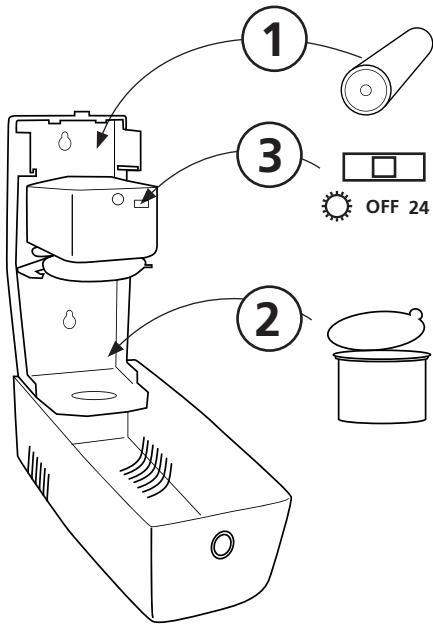

92001, 104513
Katrin Ease Air Freshener Dispenser

LR20 BATTERY

SELECT MODE AND CLOSE UNIT

- ☀ OFF 24 H - ☀ : WORKING WHEN DETECTING LIGHT
- OFF : NOT WORKING
- 24H : WORKING CONTINUOUSLY