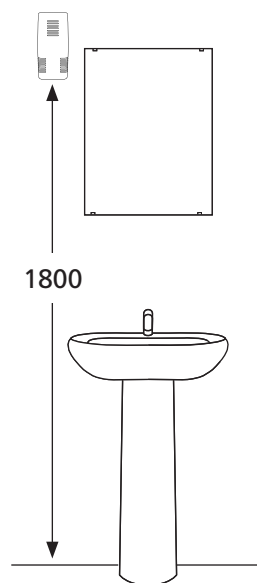

92001, 104513
Katrin Ease Air Freshener Dispenser

LR20 BATTERY

SELECT MODE AND CLOSE UNIT

- ☀ OFF 24 H - ☀ : WORKING WHEN DETECTING LIGHT
- OFF : NOT WORKING
- 24H : WORKING CONTINUOUSLY