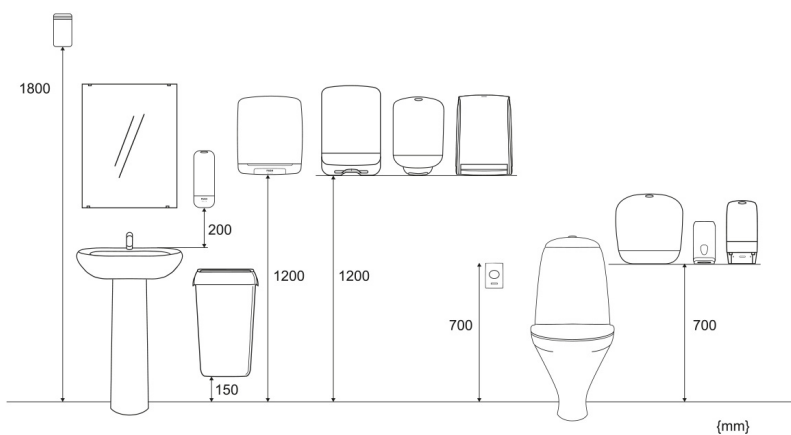

ISO 9001 **ISO 14001**

Product

Length	240 mm	Colour	Black
Depth	263 mm	Gross weight	1.611 kg
Height	403 mm		

Trading unit

Length	240 mm	Gross weight	2.015 kg	EAN	
Depth	266 mm	Consumer packs/ trading unit	1		
Height	425 mm				

Pallet

Length 1,200 mm

Gross weight 85.6 kg

EAN

Depth 800 mm

Trading units / pallet 30

Height 1,000 mm

Measurements and Installing