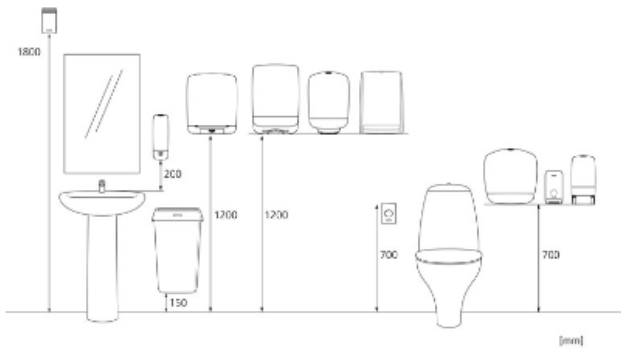

y 1182 mm

z 1200 mm

30

98 kg

6414301040728

Measurements and installing

Related products

30620
Katrin Classic
System towel XL