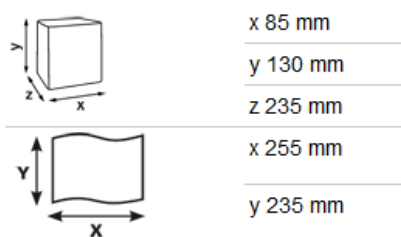

Product / Consumer pack